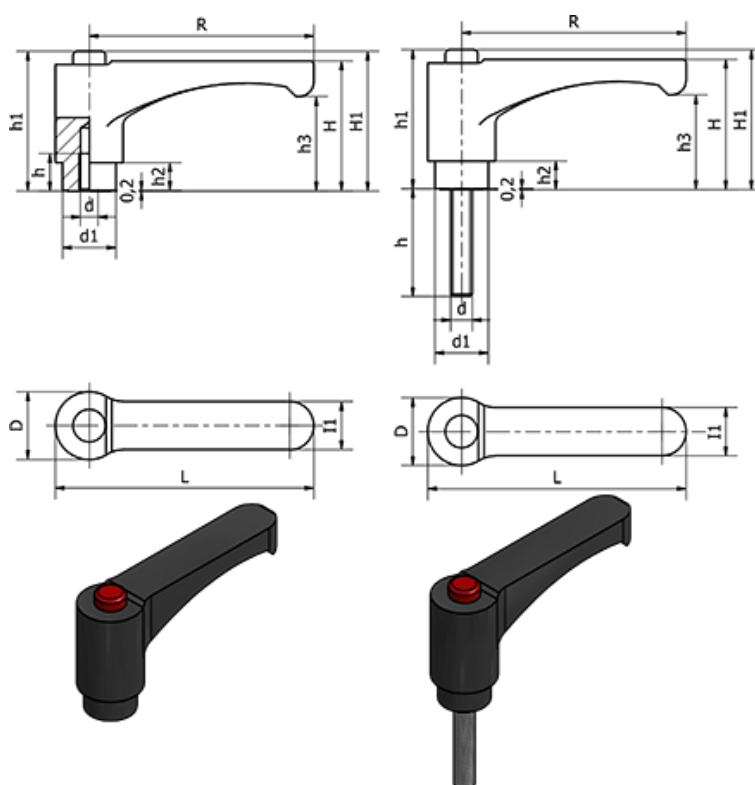

Article number: 23052530714

Description: E+G Adjustable handle, 253071-C4,
ERW.30-B-M5-C4 Yellow push-button

Measures

--	H = -	L = 37.5
--	h = 27	R = 30
--	H = -	Weight (g) = 10
--	h1 = 30.5	z = 18
--	H1 = -	
D = 15.5	h2 = 6	
d = -	h3 = 20.5	
d1 = 12	l1 = 9	